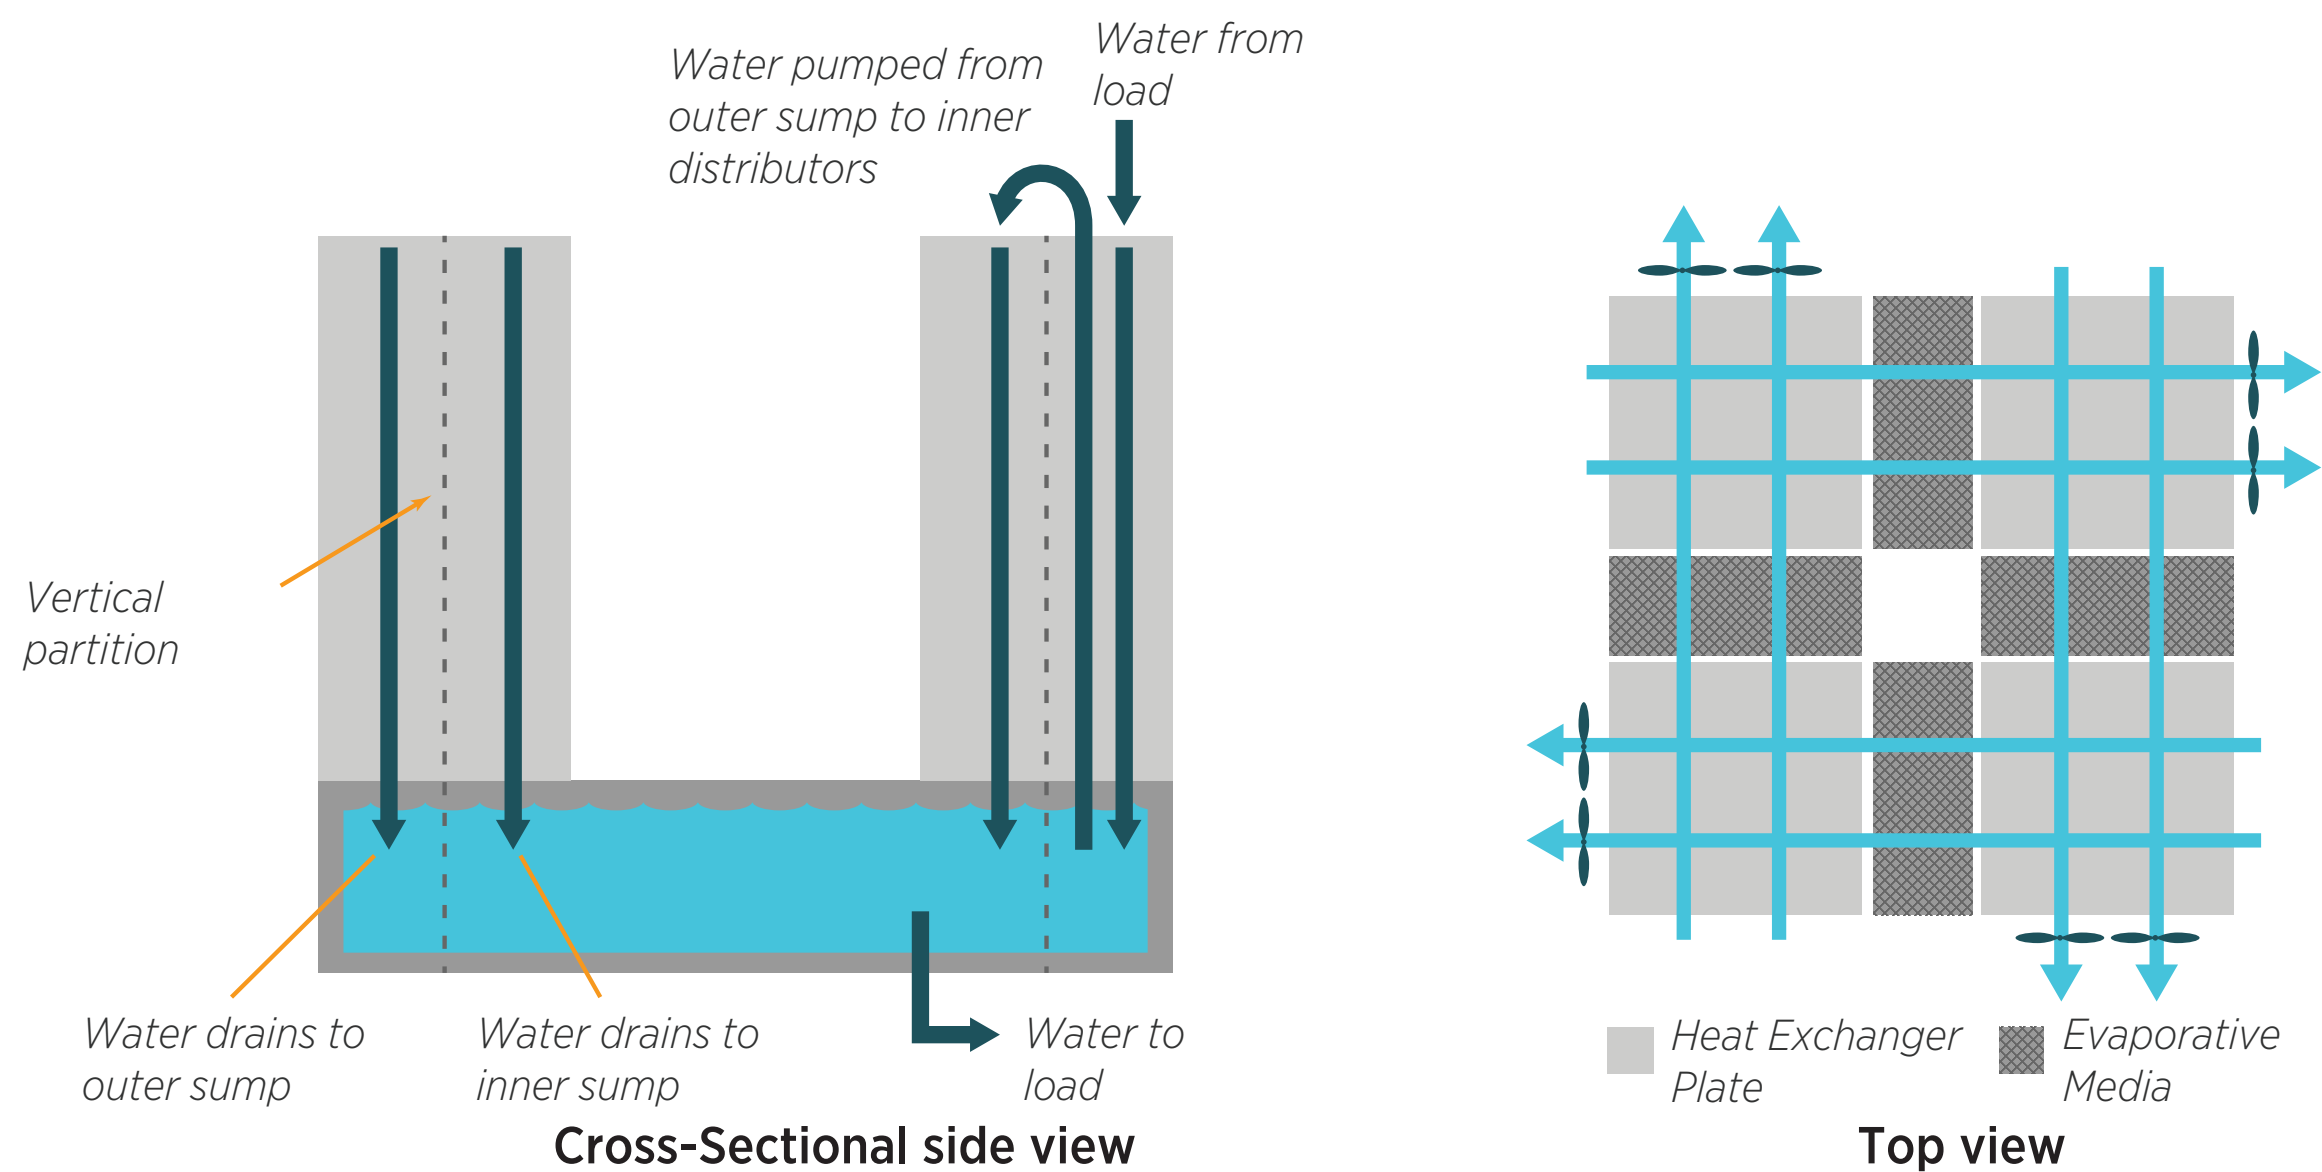

# PROJECT RESULTS: Sub Wetbulb Evaporative Chiller

## Diagram of the Sub Wetbulb Evaporative Chiller

## Performance

Laboratory testing at two different climate conditions